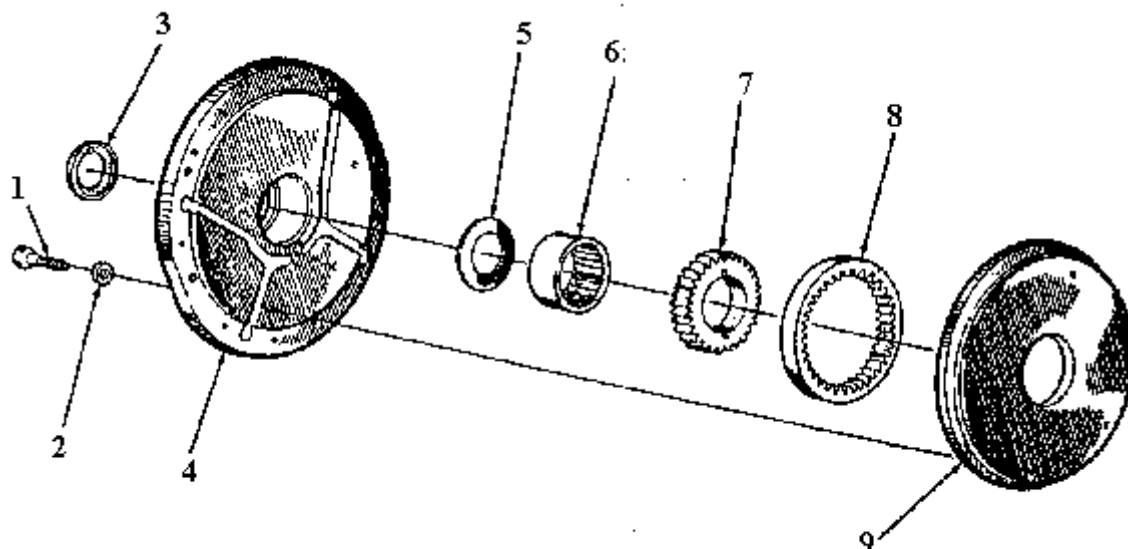

Frontplate og oljepumpe

Frontplate og oljepumpe

Del nr.	Varenummer	Beskrivelse	Antall	Brukes på følgende gir
1	M-5001	Skrue	5	ALLE
2	14324	Skive	5	ALLE
3	11791	Simmering	1	ALLE
4	12562	Fronthus	1	ALLE
5	11728	Trust skive	1	ALLE
6	11729	Lager	1	ALLE
7	11733	Oljepumpe hjul	1	ALLE
8	HF1084	Oljepumpe hjul	1	ALLE
9	12561	Oljepumpe hus	1	ALLE