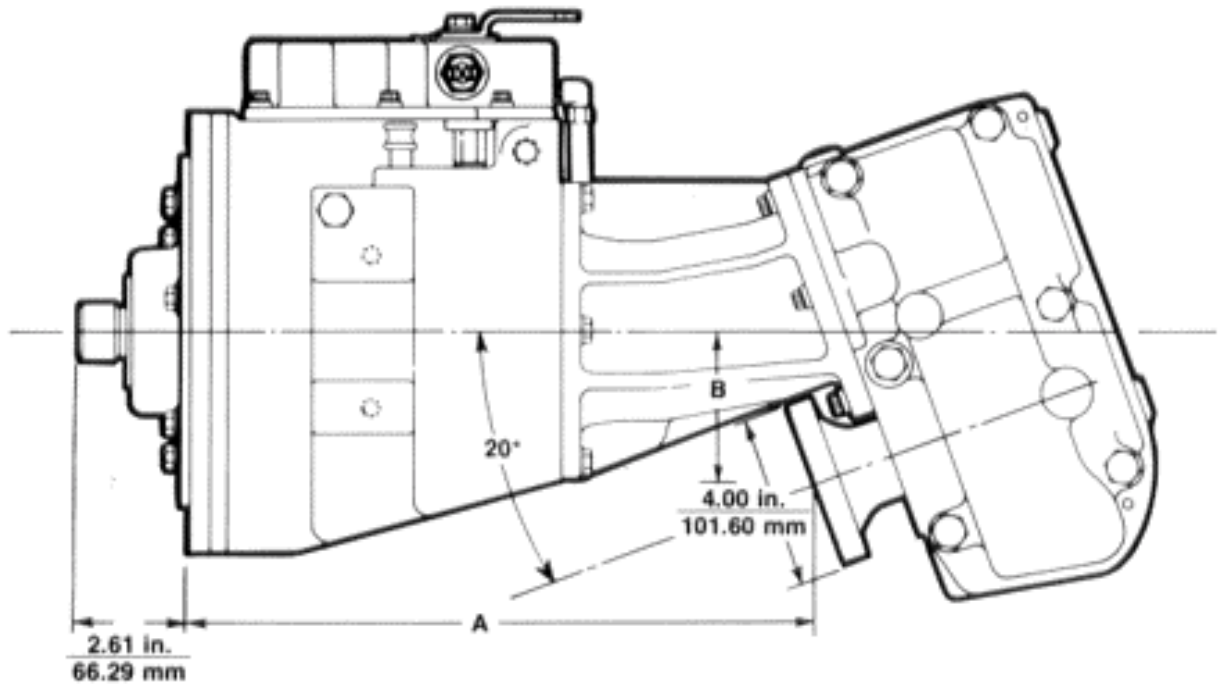

PMV serie

Model	Ratio	A - inches/mm	B - inches/mm	Dry Weight - Lbs/Kg	Max Gasoline @ 4400 RPM	Max Diesel @ 3200 RPM
PMV10R, PMV10L	Direct	14.72/373.89	3.69/92.71	190/86.18	277	170
PMV100L*	Direct	14.72/373.89	3.65/92.71	205/92.98	277	170
PMV15R, PMV15L	1.52:1	14.72/373.89	3.65/92.71	190/86.18	277	170
PMV150L*	1.52:1	14.72/373.89	3.65/92.71	205/92.98	277	170
PMV20R, PMV20L	1.96:1	14.72/373.89	3.65/92.71	190/86.18	277	170
PMV200L*	1.96:1	14.72/373.89	3.65/92.71	205/92.98	277	170
PMV25R, PMV25L	2.58:1	14.72/373.89	3.65/92.71	190/86.18	277	170
PMV250L*	2.58:1	14.72/373.89	3.65/92.71	205/92.98	277	170